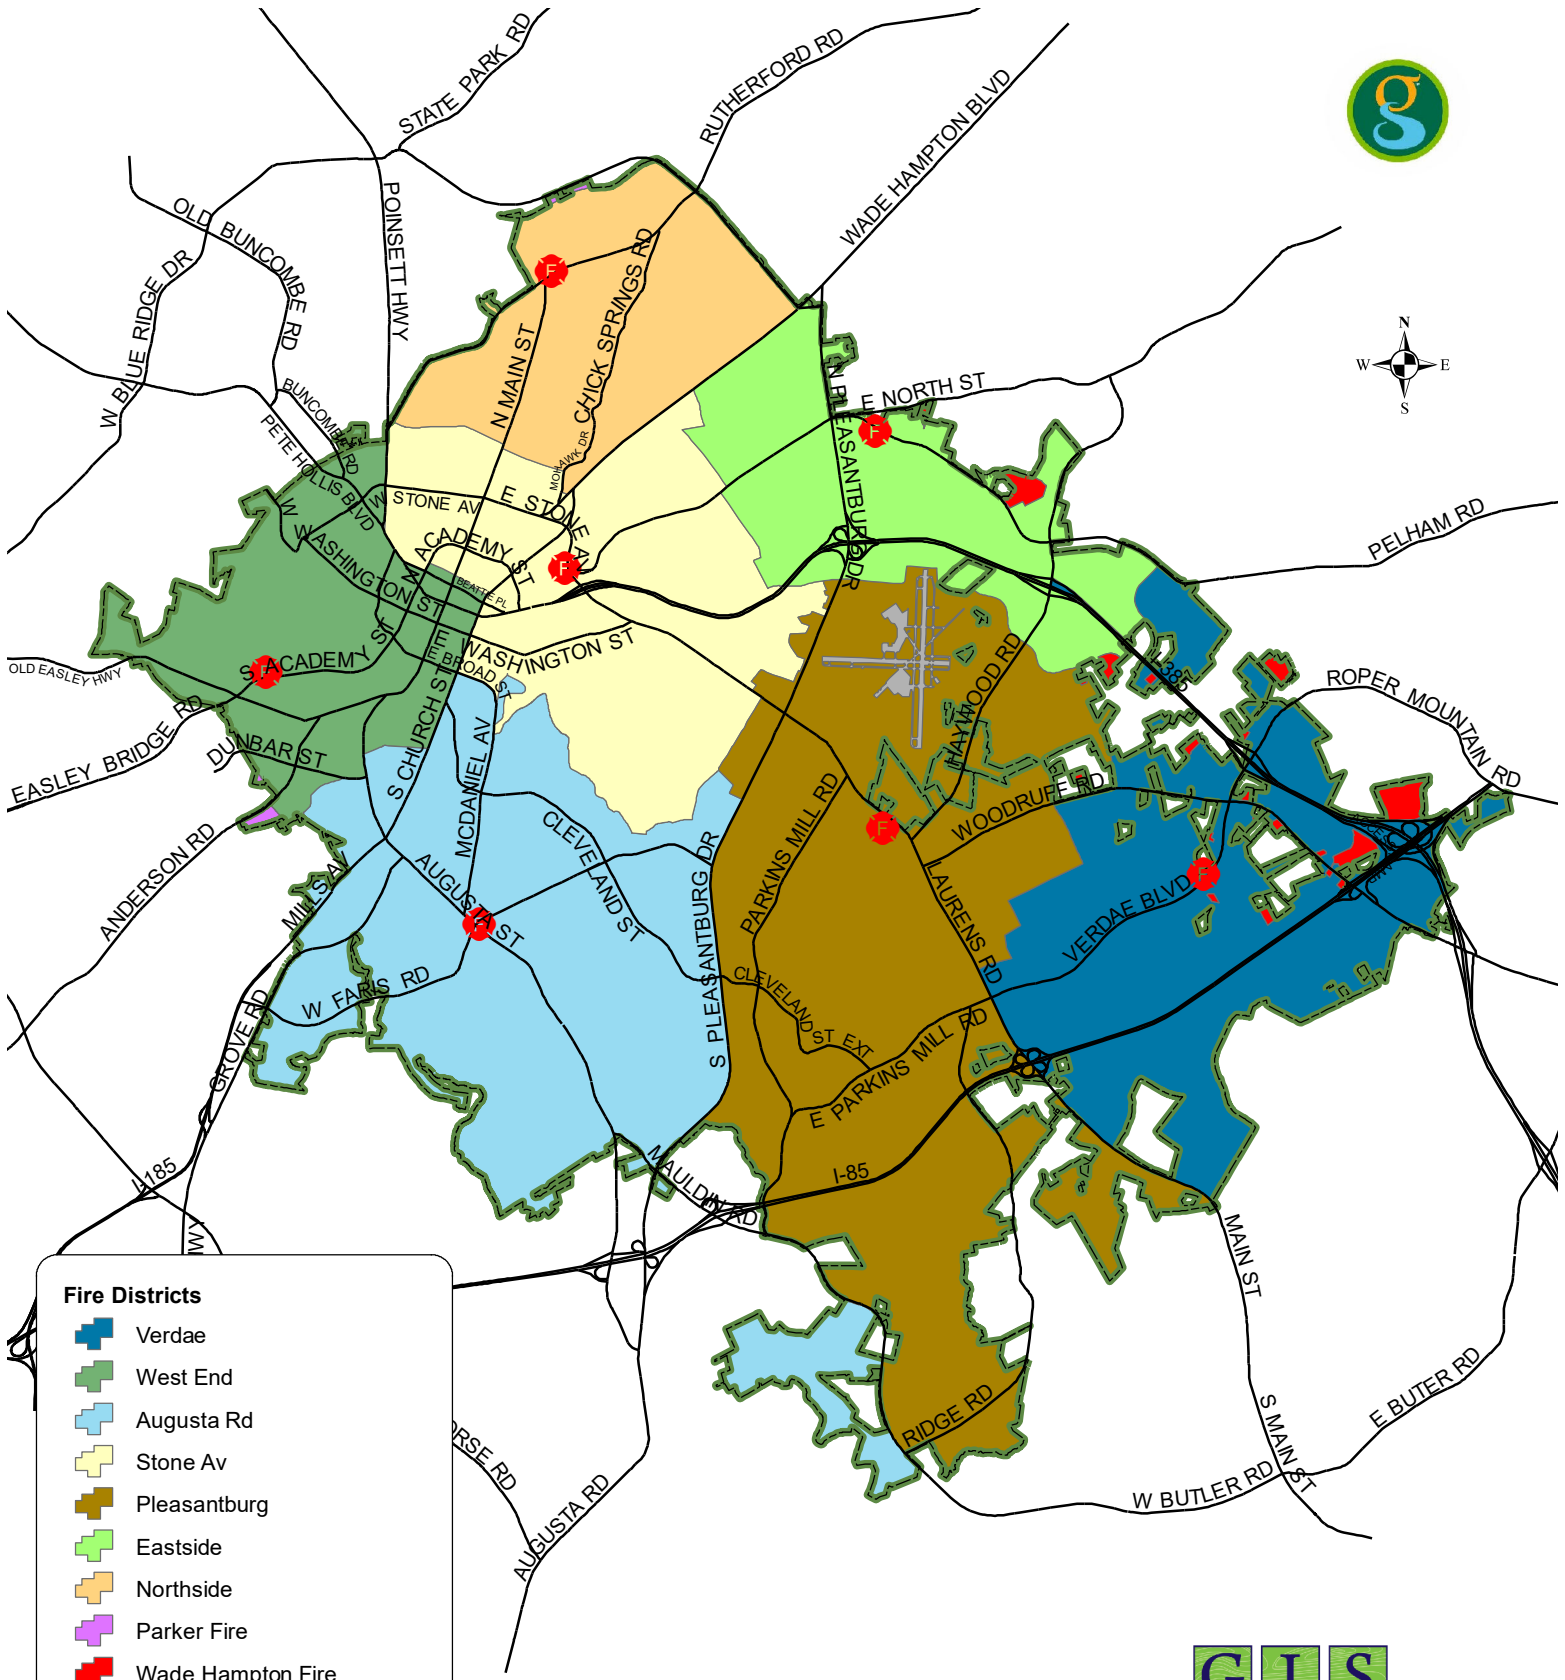

# City of Greenville Fire Districts

**Fire Districts**

- Verdae
- West End
- Augusta Rd
- Stone Av
- Pleasantburg
- Eastside
- Northside
- Parker Fire
- Wade Hampton Fire
- City Fire Stations
- Greenville Downtown Airport
- Major Roads
- Greenville City Limits