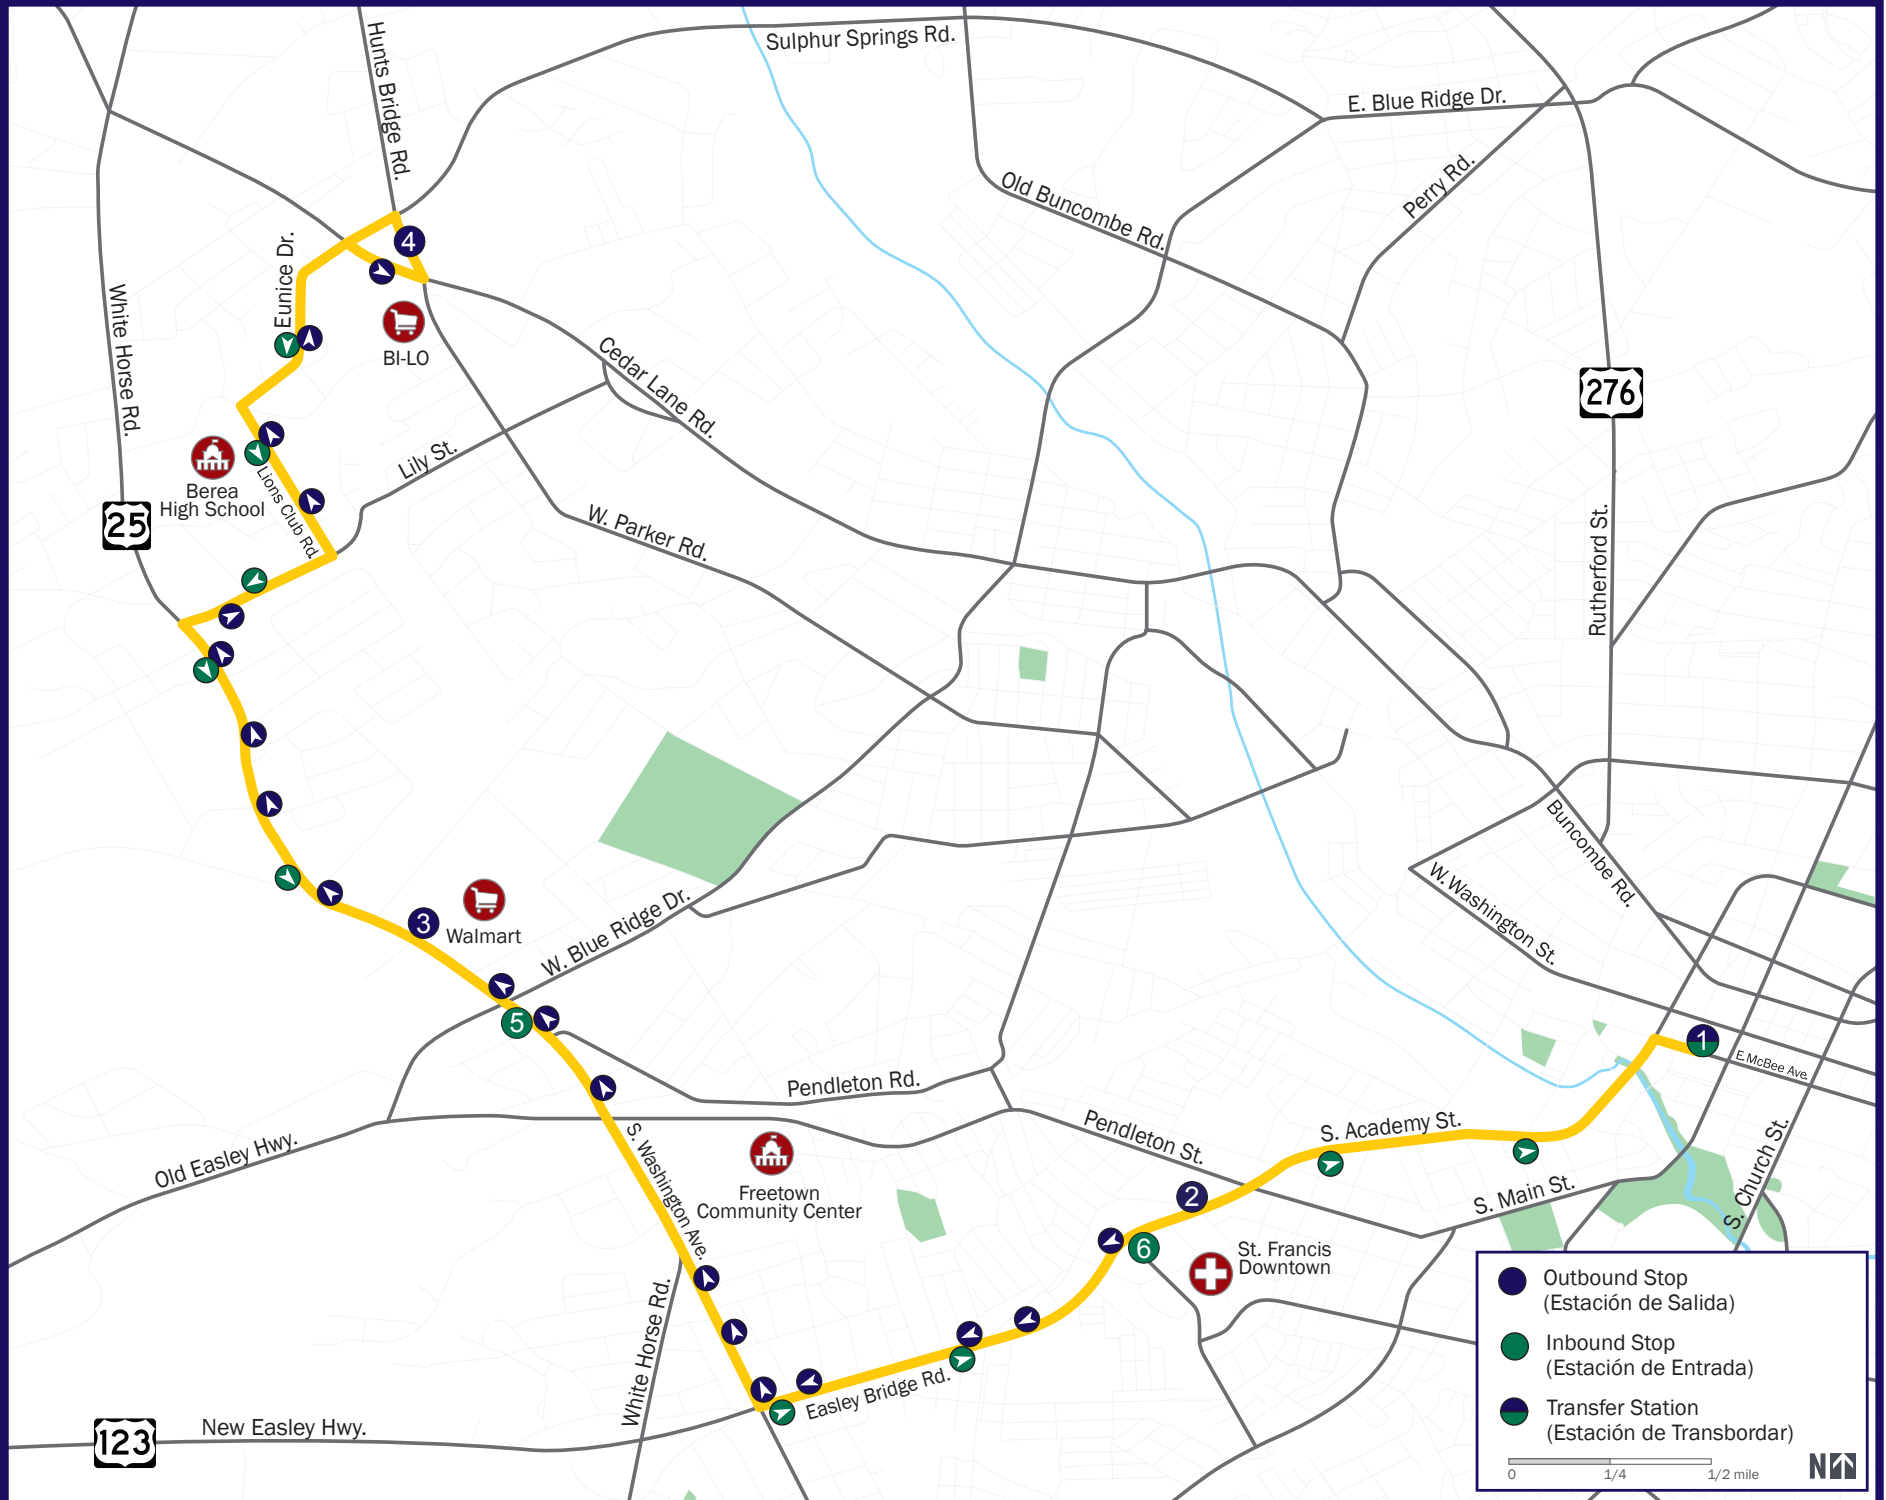

## Map and Timetable

Monday - Friday (lunes - viernes)						
1	2	3	4	5	6	1
Greenlink Transit Center	Easley Bridge Rd. & Traction St.	White Horse Rd. & W. Marion Rd.	Hunts Bridge Rd. & Sulphur Springs Rd.	White Horse Rd. & W. Blue Ridge Dr.	Easley Bridge Rd. & Andrews St.	Greenlink Transit Center
5:30a	5:34a	5:44a	5:56a	6:06a	6:13a	6:20a
6:30	6:34	6:44	6:56	7:06	7:13	7:20
7:30	7:34	7:44	7:56	8:06	8:13	8:20
8:30	8:34	8:44	8:56	9:06	9:13	9:20
9:30	9:34	9:44	9:56	10:06	10:13	10:20
10:30	10:34	10:44	10:56	11:06	11:13	11:20
11:30	11:34	11:44	11:56	12:06p	12:13p	12:20p
12:30p	12:34p	12:44p	12:56p	1:06	1:13	1:20
1:30	1:34	1:44	1:56	2:06	2:13	2:20
2:30	2:34	2:44	2:56	3:06	3:13	3:20
3:30	3:34	3:44	3:56	4:06	4:13	4:20
4:30	4:34	4:44	4:56	5:06	5:13	5:20
5:30	5:34	5:44	5:56	6:06	6:13	6:20
6:30	6:34	6:44	6:56	7:06	7:13	7:20
7:30	7:34	7:44	7:56	8:06	8:13	8:20
8:30	8:34	8:44	8:56	9:06	9:13	9:20
9:30	9:34	9:44	9:56	10:06	10:13	10:20
10:30	10:34	10:44	10:56	11:06	11:13	11:20

Saturday (sabado)						
1	2	3	4	5	6	1
Greenlink Transit Center	Easley Bridge Rd. & Traction St.	White Horse Rd. & W. Marion Rd.	Hunts Bridge Rd. & Sulphur Springs Rd.	White Horse Rd. & W. Blue Ridge Dr.	Easley Bridge Rd. & Andrews St.	Greenlink Transit Center
8:30a	8:34a	8:44a	8:56a	9:06a	9:13a	9:20a
9:30	9:34	9:44	9:56	10:06	10:13	10:20
10:30	10:34	10:44	10:56	11:06	11:13	11:20
11:30	11:34	11:44	11:56	12:06p	12:13p	12:20p
12:30p	12:34p	12:44p	12:56p	1:06	1:13	1:20
1:30	1:34	1:44	1:56	2:06	2:13	2:20
2:30	2:34	2:44	2:56	3:06	3:13	3:20
3:30	3:34	3:44	3:56	4:06	4:13	4:20
4:30	4:34	4:44	4:56	5:06	5:13	5:20
5:30	5:34	5:44	5:56	6:06	6:13	6:20

### TRANSPORTATION

Amtrak	Route 503
Swamp Rabbit Trail	Route 501 / 503 / 506

Load your TouchPass/Umo Pass card or download the Umo App for easy fare payment.

100 W. McBee Avenue  
Greenville, SC 29601  
864-467-5000  
www.ridegreenlink.com

- Outbound Stop (Estación de Salida)
- Inbound Stop (Estación de Entrada)
- → Transfer Station (Estación de Transbordar)

0 1/4 1/2 mile