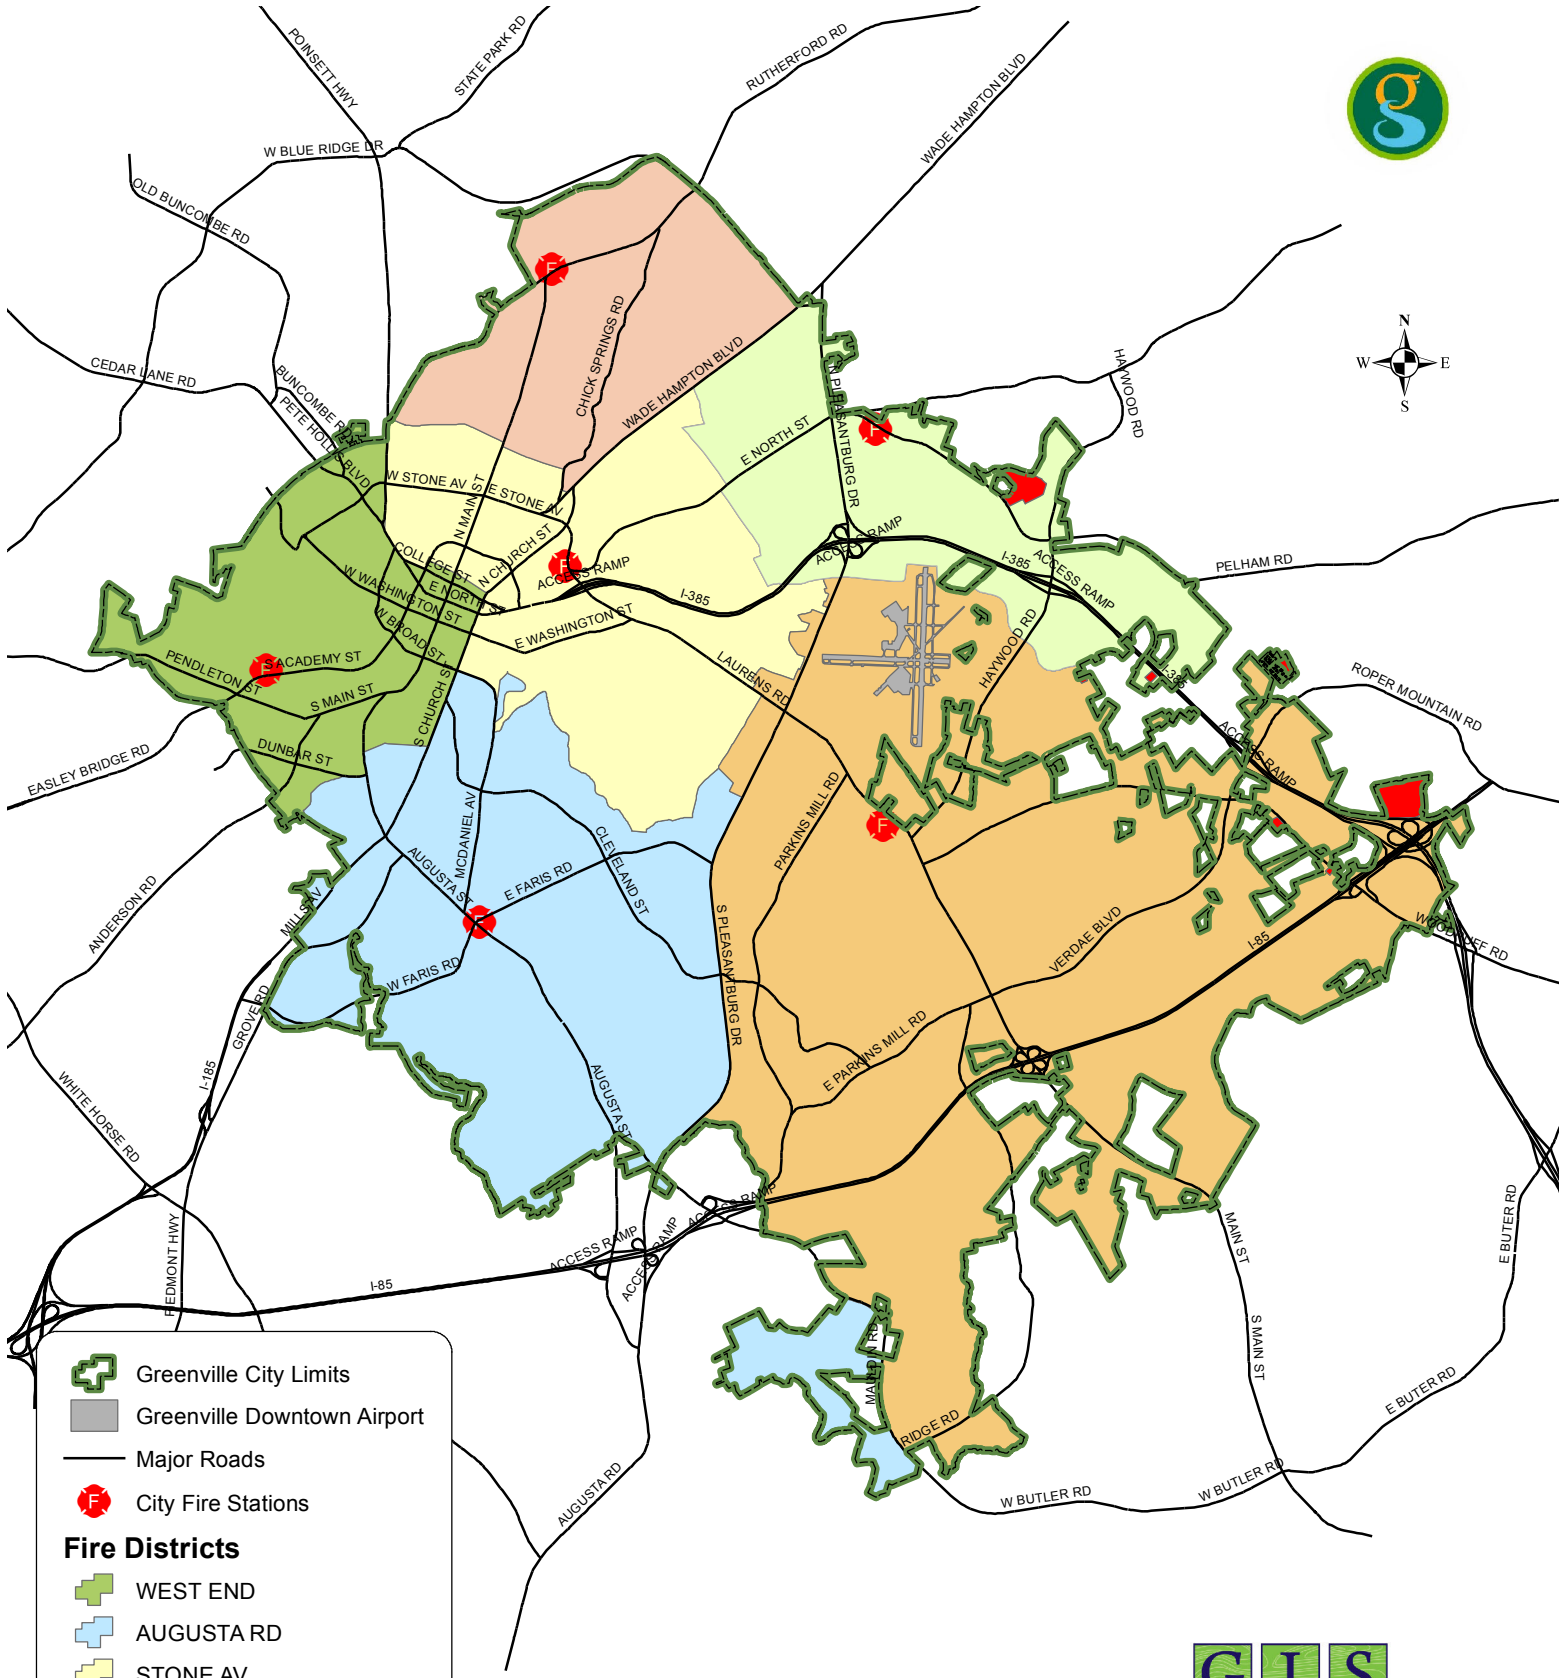

City of Greenville Fire Districts

Legend

- Greenville City Limits
- Greenville Downtown Airport
- Major Roads
- City Fire Stations

Fire Districts

- WEST END
- AUGUSTA RD
- STONE AV
- PLEASANTBURG
- EASTSIDE
- NORTHSIDE
- WAIDE HAMPTON FIRE