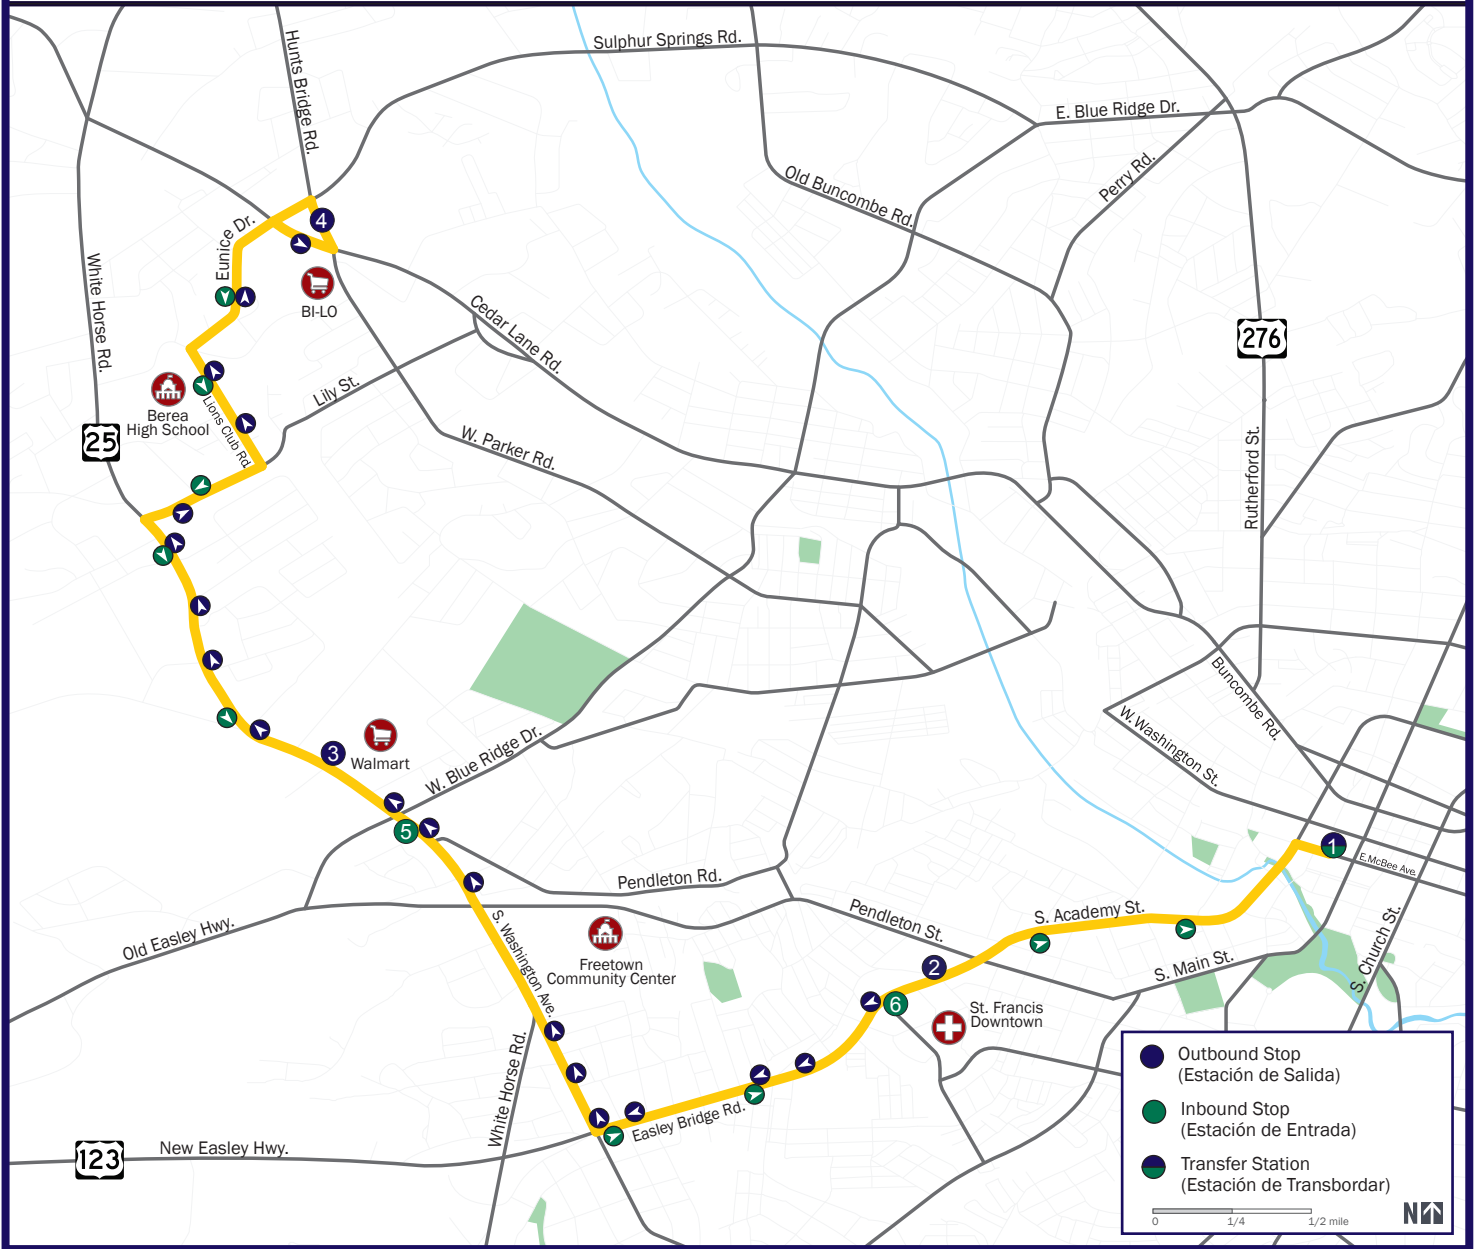

Route 502

From Greenlink Transit Center to White Horse Road via Easley Bridge Road

Monday - Friday (lunes - viernes)						
1	2	3	4	5	6	7
Greenlink Transit Center	Easley Bridge Rd. & Traction St.	White Horse Rd. & W. Marion Rd.	Hunts Bridge Rd. & Sulphur Springs Rd.	White Horse Rd. & W. Blue Ridge Dr.	Easley Bridge Rd. & St. Francis Dr.	Greenlink Transit Center
5:30a	5:38a	5:48a	5:59a	6:09a	6:17a	6:22a
6:30	6:38	6:48	6:59	7:09	7:17	7:22
7:30	7:38	7:48	7:59	8:09	8:17	8:22
8:30	8:38	8:48	8:59	9:09	9:17	9:22
9:30	9:38	9:48	9:59	10:09	10:17	10:22
10:30	10:38	10:48	10:59	11:09	11:17	11:22
11:30	11:38	11:48	11:59	12:09p	12:17p	12:22p
12:30p	12:38p	12:48p	12:59p	1:09	1:17	1:22
1:30	1:38	1:48	1:59	2:09	2:17	2:22
2:30	2:38	2:48	2:59	3:09	3:17	3:22
3:30	3:38	3:48	3:59	4:09	4:17	4:22
4:30	4:38	4:48	4:59	5:09	5:17	5:22
5:30	5:38	5:48	5:59	6:09	6:17	6:22
6:30	6:38	6:48	6:59	7:09	7:17	7:22

Saturday (sabado)						
1	2	3	4	5	6	7
Greenlink Transit Center	Easley Bridge Rd. & Traction St.	White Horse Rd. & W. Marion Rd.	Hunts Bridge Rd. & Sulphur Springs Rd.	White Horse Rd. & W. Blue Ridge Dr.	Easley Bridge Rd. & St. Francis Dr.	Greenlink Transit Center
8:30a	8:38a	8:48a	8:59a	9:09a	9:17a	9:22a
9:30	9:38	9:48	9:59	10:09	10:17	10:22
10:30	10:38	10:48	10:59	11:09	11:17	11:22
11:30	11:38	11:48	11:59	12:09p	12:17p	12:22p
12:30p	12:38p	12:46p	12:59p	1:09	1:17	1:22
1:30	1:38	1:48	1:59	2:09	2:17	2:22
2:30	2:38	2:48	2:59	3:09	3:17	3:22
3:30	3:38	3:48	3:59	4:09	4:17	4:22
4:30	4:38	4:48	4:59	5:09	5:17	5:22
5:30	5:38	5:48	5:59	6:09	6:17	6:22

This route does not operate on Sundays. (Esta ruta no opera los domingos.)