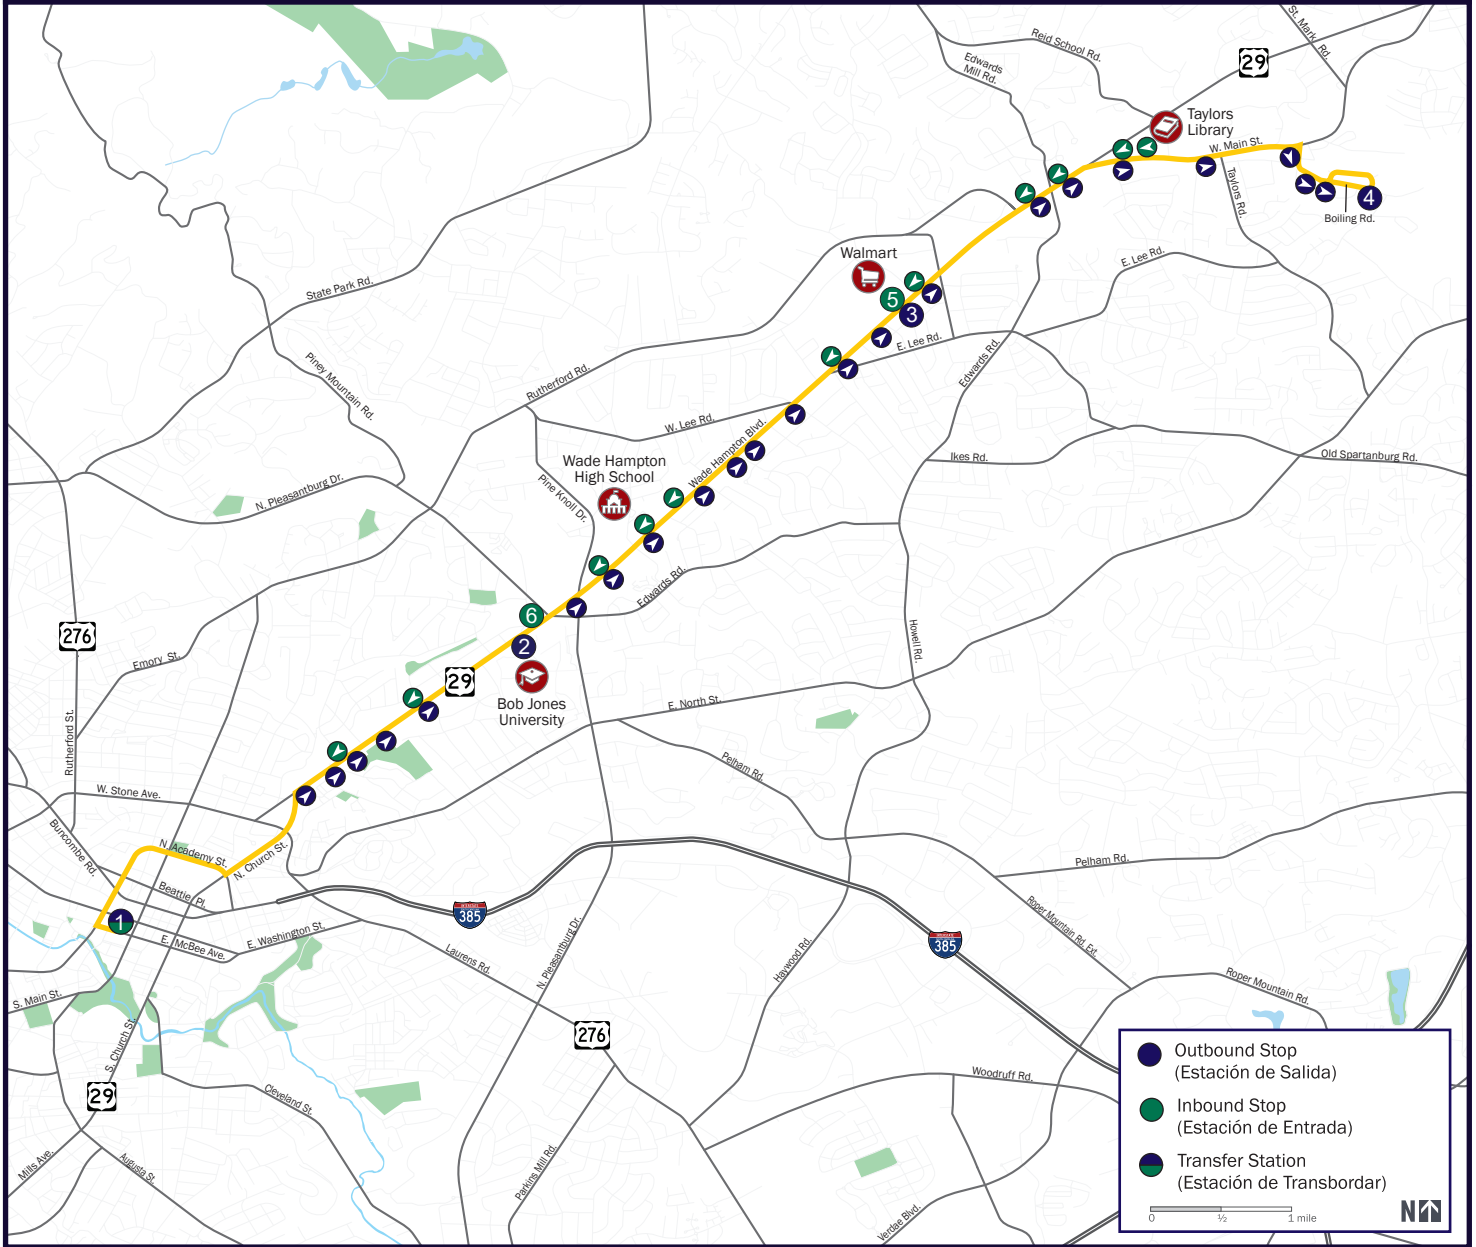

Route 508

From Greenlink Transit Center to Taylors via Wade Hampton Boulevard

Monday - Friday (lunes - viernes)						
1	2	3	4	5	6	7
Greenlink Transit Center	Wade Hampton Rd. & Bob Jones University	Wade Hampton Rd. & Watson Rd.	Boiling Rd. & Gavin Pl.	Wade Hampton Rd. & Tappan Dr. (North)	Wade Hampton Rd. & N. Pleasantburg Dr.	Greenlink Transit Center
5:30a	5:39a	5:48a	5:55a	6:04a	6:11a	6:19a
6:30	6:39	6:48	6:55	7:04	7:11	7:19
7:30	7:39	7:48	7:55	8:04	8:11	8:19
8:30	8:39	8:48	8:55	9:04	9:11	9:19
9:30	9:39	9:48	9:55	10:04	10:11	10:19
10:30	10:39	10:48	10:55	11:04	11:11	11:19
11:30	11:39	11:48	11:55	12:04p	12:11p	12:19p
12:30p	12:39p	12:48p	12:55p	1:04	1:11	1:19
1:30	1:39	1:48	1:55	2:04	2:11	2:19
2:30	2:39	2:48	2:55	3:04	3:11	3:19
3:30	3:39	3:48	3:55	4:04	4:11	4:19
4:30	4:39	4:48	4:55	5:04	5:11	5:19
5:30	5:39	5:48	5:55	6:04	6:11	6:19
6:30	6:39	6:48	6:55	7:04	7:11	7:19

Saturday (sabado)						
1	2	3	4	5	6	7
Greenlink Transit Center	Wade Hampton Rd. & Bob Jones University	Wade Hampton Rd. & Watson Rd.	Boiling Rd. & Gavin Pl.	Wade Hampton Rd. & Tappan Dr. (North)	Wade Hampton Rd. & N. Pleasantburg Dr.	Greenlink Transit Center
8:30a	8:39a	8:48a	8:55a	9:04a	9:11a	9:19a
9:30	9:39	9:48	9:55	10:04	10:11	10:19
10:30	10:39	10:48	10:55	11:04	11:11	11:19
11:30	11:39	11:48	11:55	12:04p	12:11p	12:19p
12:30p	12:39p	12:48p	12:55p	1:04	1:11	1:19
1:30	1:39	1:48	1:55	2:04	2:11	2:19
2:30	2:39	2:48	2:55	3:04	3:11	3:19
3:30	3:39	3:48	3:55	4:04	4:11	4:19
4:30	4:39	4:48	4:55	5:04	5:11	5:19
5:30	5:39	5:48	5:55	6:04	6:11	6:19

This route does not operate on Sundays. (Esta ruta no opera los domingos.)